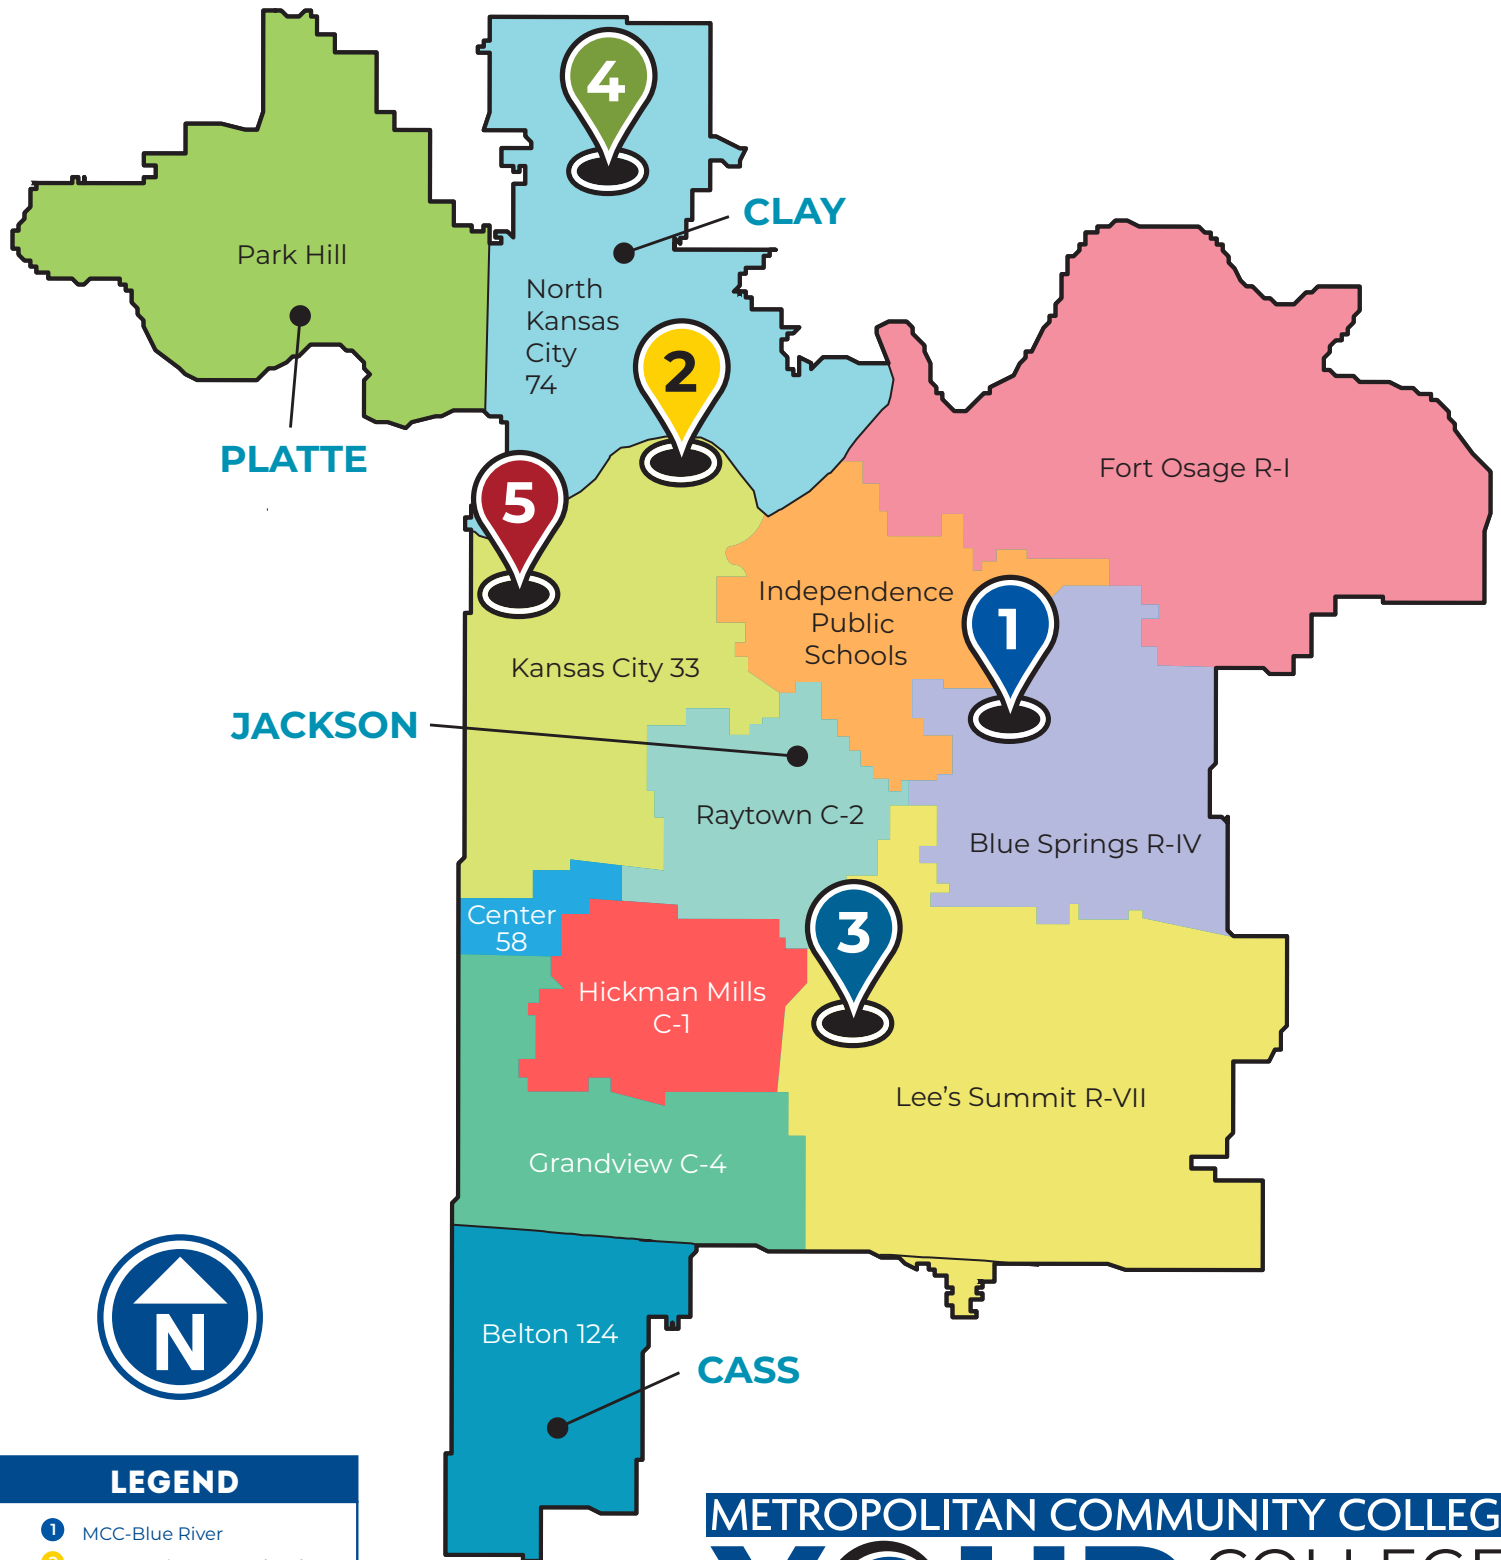

MCC SERVICE AREAS

MISSOURI PUBLIC SCHOOL DISTRICTS IN-DISTRICT AT MCC

LEGEND

- 1 MCC-Blue River
- 2 MCC-Business & Technology
- 3 MCC-Longview
- 4 MCC-Maple Woods
- 5 MCC-Penn Valley

METROPOLITAN COMMUNITY COLLEGE
YOUR COLLEGE.
FUTURE.

Blue River | Business & Technology | Longview | Maple Woods | Penn Valley | Online