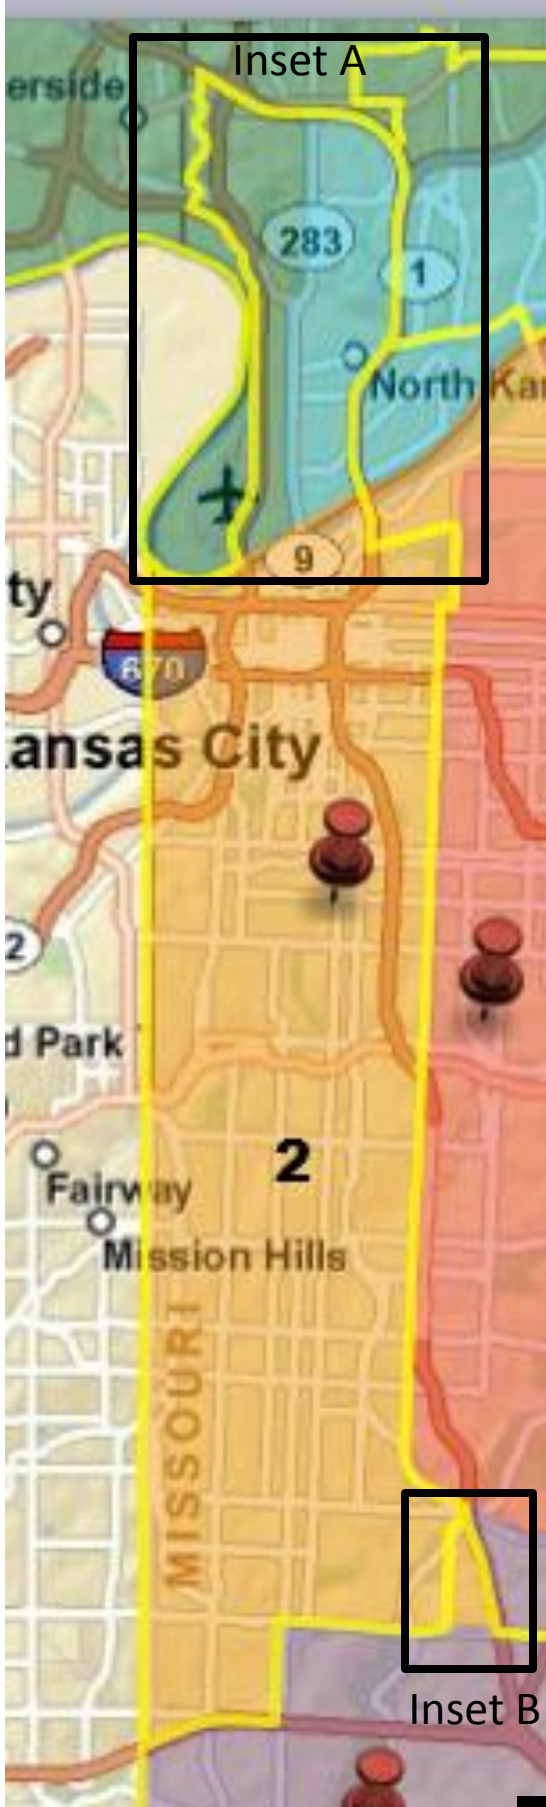

Metropolitan Community College Kansas City MO

District 2 – Total Population - 142,660

Ideal Population - 142,891

	Hispanic	NHBlack	NHWhite
Census 2000	7.05%	37.99%	50.06%
Census 2010	7.88%	35.31%	51.52%
Proposed Plan	7.95%	32.77%	53.63%

Inset B

District 2 Inset A