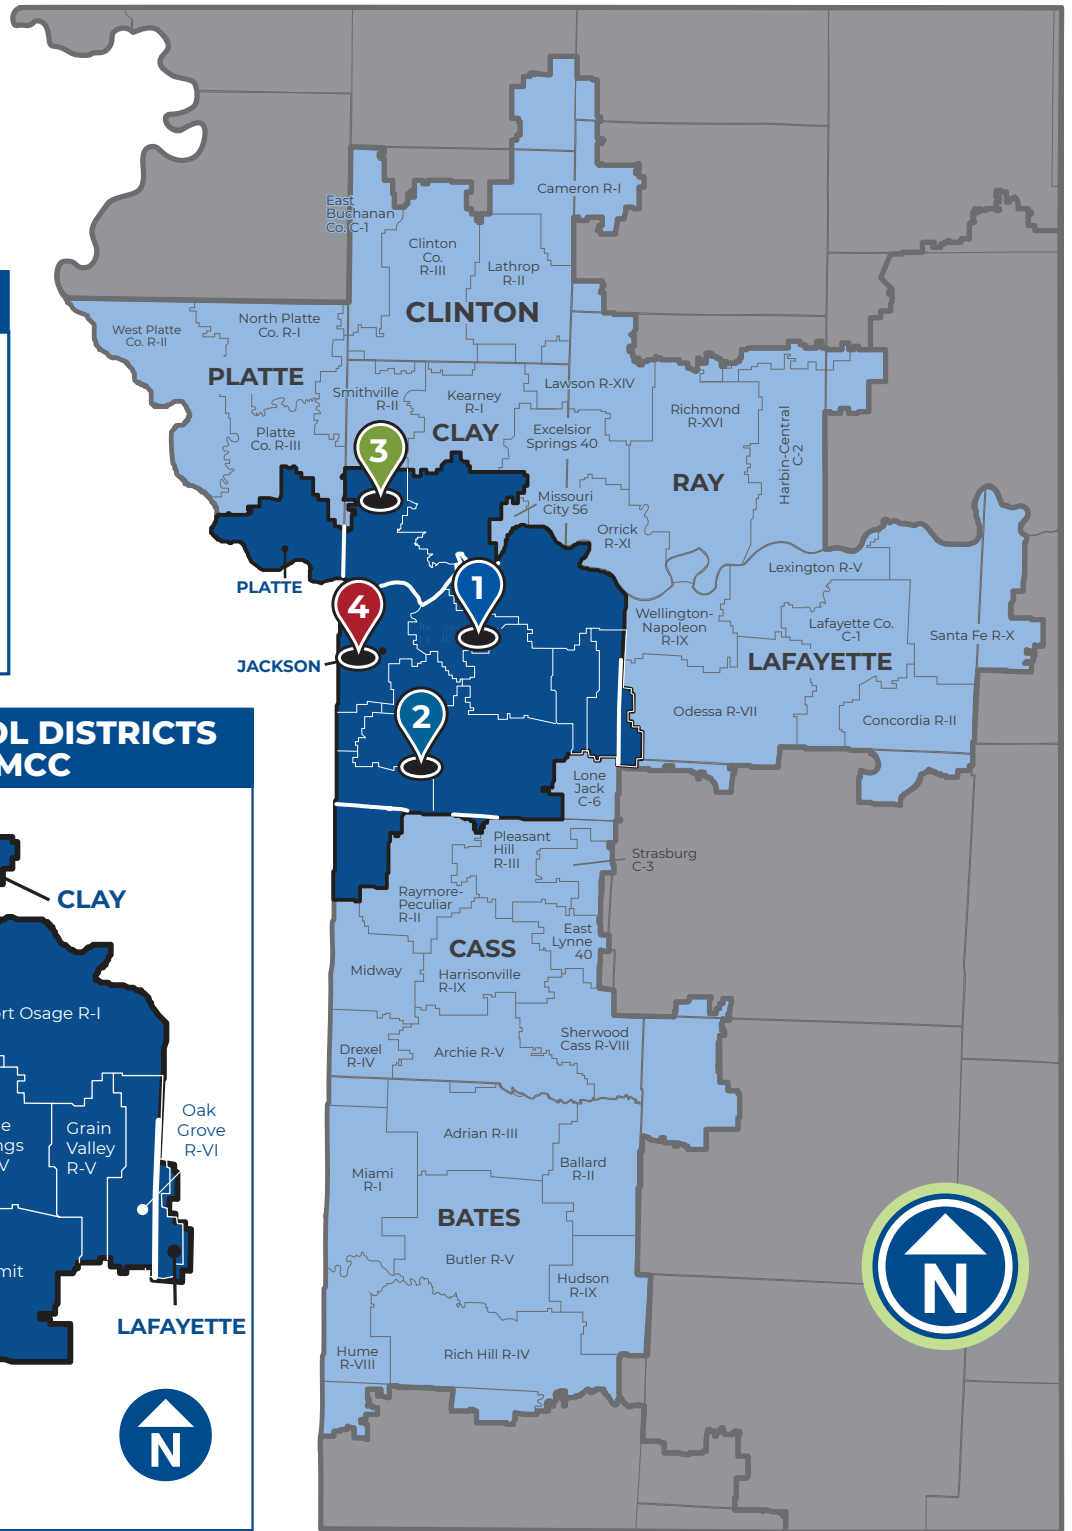

MCC SERVICE AREAS

LEGEND

- 1 MCC-Blue River
- 2 MCC-Longview
- 3 MCC-Maple Woods
- 4 MCC-Penn Valley

- In-district
- Out-of-district

MISSOURI PUBLIC SCHOOL DISTRICTS IN-DISTRICT AT MCC

METROPOLITAN COMMUNITY COLLEGE

Blue River | Longview | Maple Woods | Online | Penn Valley

FROM HERE **ANYWHERE**