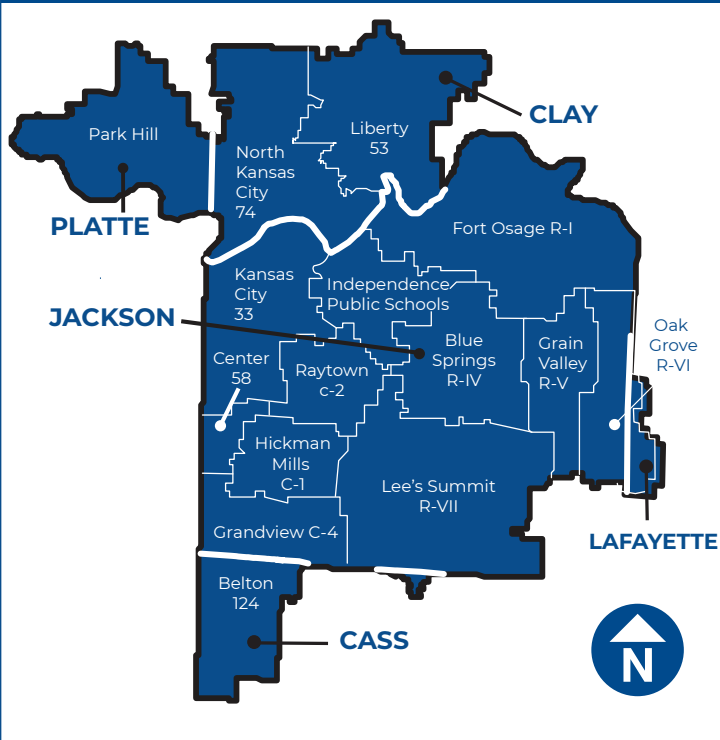

MCC SERVICE AREAS

LEGEND

- 1 MCC-Blue River
- 2 MCC-Longview
- 3 MCC-Maple Woods
- 4 MCC-Penn Valley

- In-district
- Out-of-district

MISSOURI PUBLIC SCHOOL DISTRICTS IN-DISTRICT AT MCC

METROPOLITAN COMMUNITY COLLEGE

Blue River | Longview | Maple Woods | Online | Penn Valley

FROM HERE **ANYWHERE**