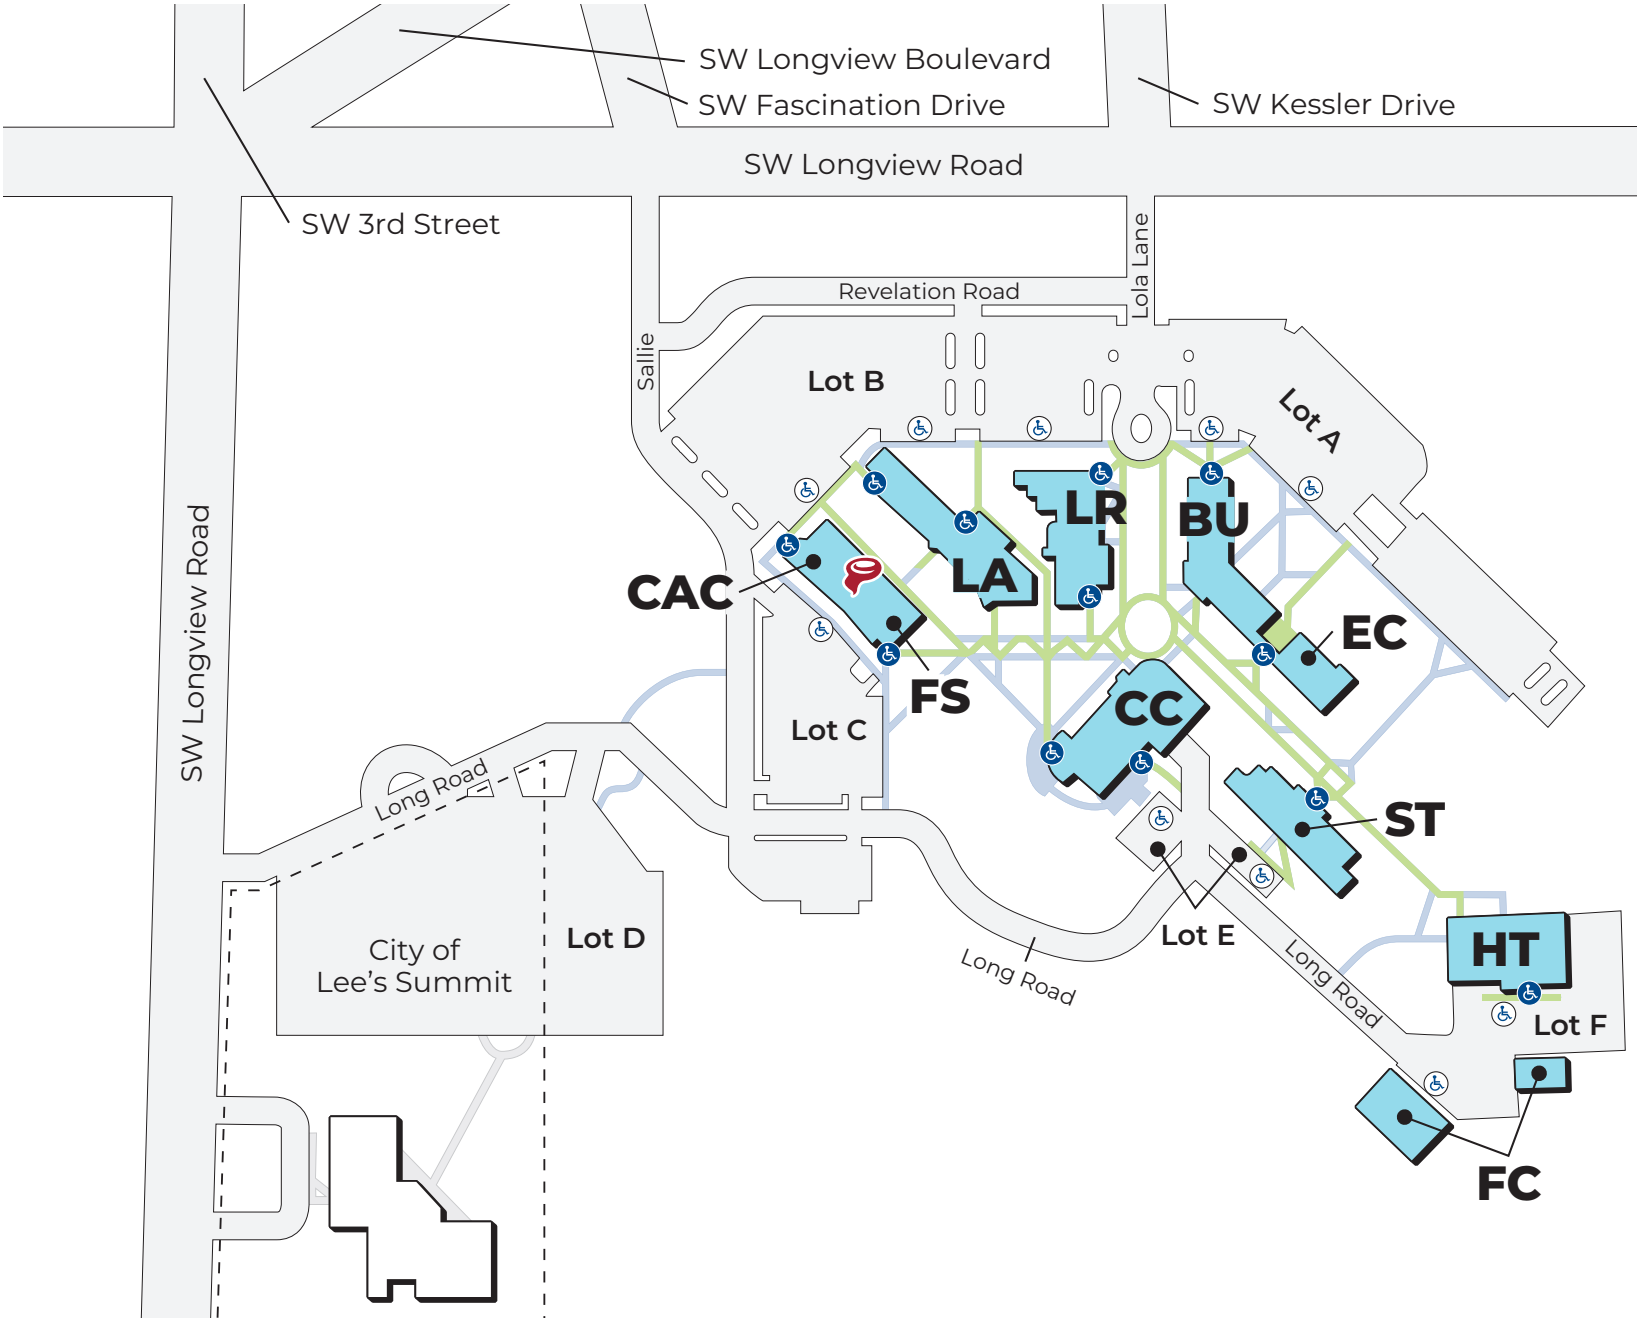

CAMPUS MAP

LEGEND	
BU	Business
CAC	Cultural Arts Center
CC	Campus Center
EC	Education Center
FC	Facilities
FS	FEMA Shelter
HT	High Technology
LA	Liberal Arts
LR	Learning Resources
ST	Science Technology
	Tornado Shelter
	Accessible Entry
	Accessible Parking
	Sidewalk
	Accessible Route